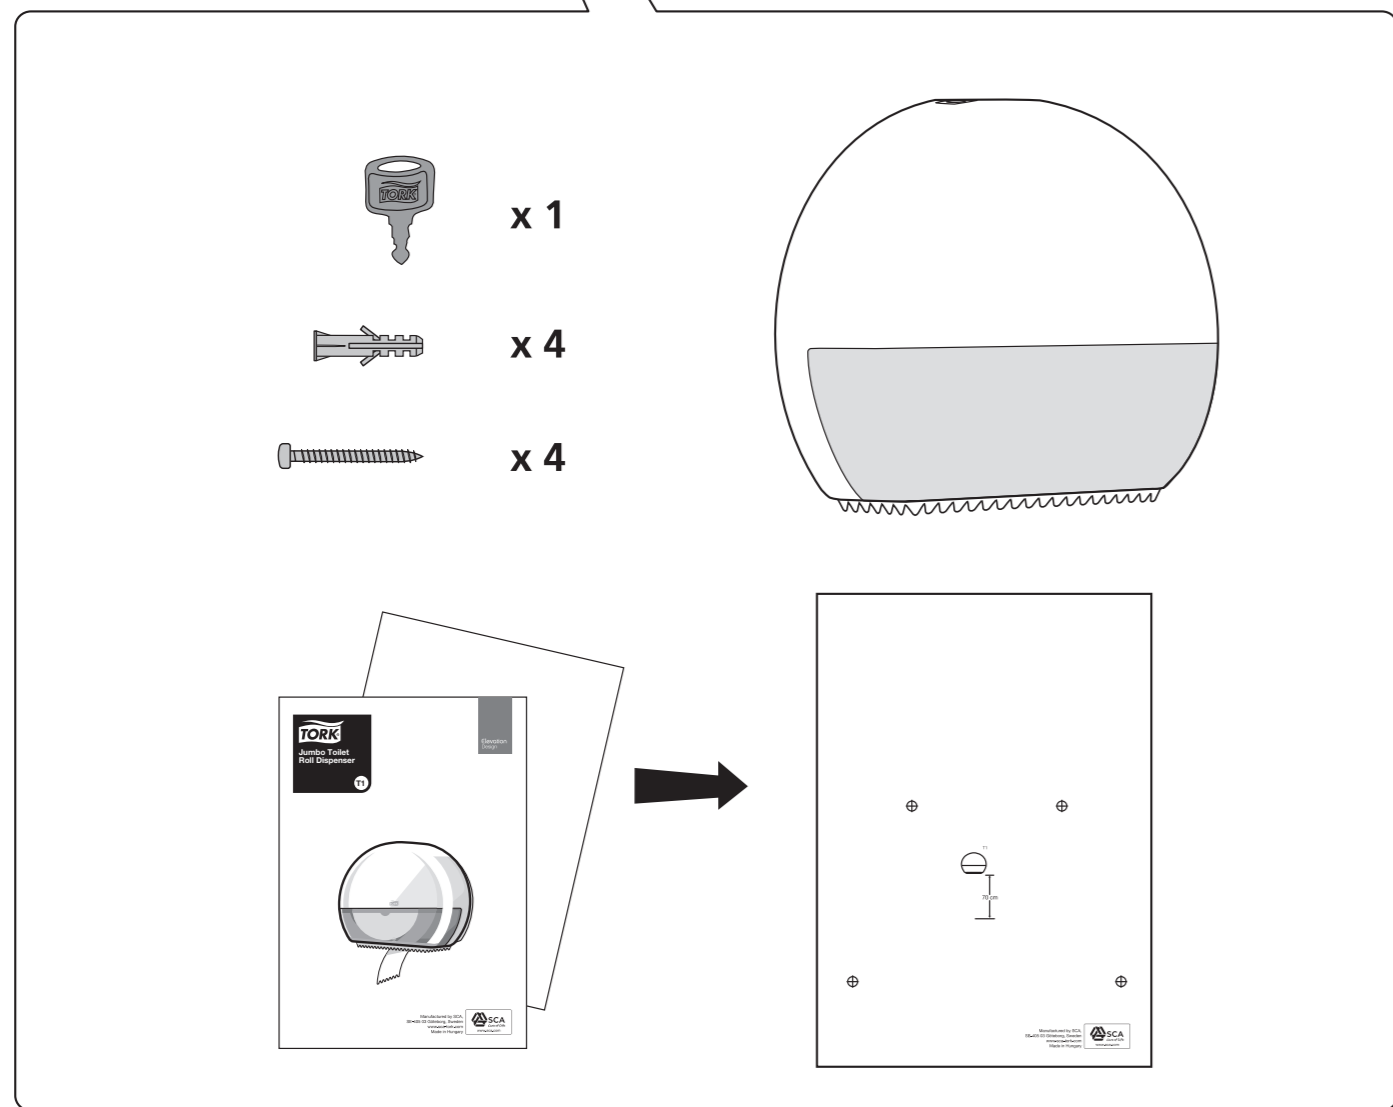

European Community Design Registration RCD 000929971

Elevation  
Design

Manufactured by SCA,  
SE-405 03 Göteborg, Sweden  
[www.sca-tork.com](http://www.sca-tork.com)  
Made in Hungary

Manufactured by SCA,  
SE-405 03 Göteborg, Sweden  
[www.sca-tork.com](http://www.sca-tork.com)  
Made in Hungary

3.

4.

1.

2.

3.

1.

2.

3.