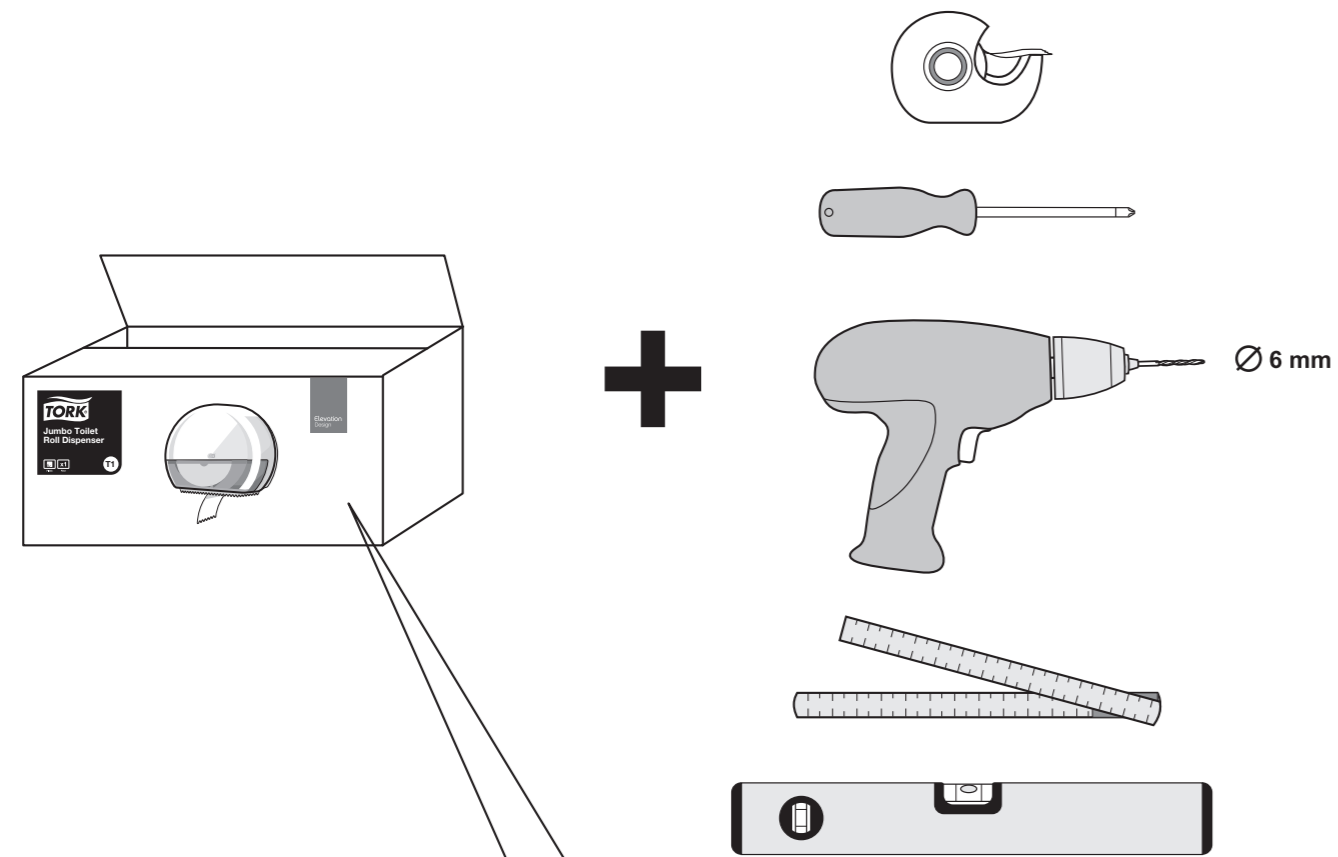

European Community Design Registration RCD 000929971

Elevation  
Design

Manufactured by SCA,  
SE-405 03 Göteborg, Sweden  
[www.sca-tork.com](http://www.sca-tork.com)  
Made in Hungary

Manufactured by SCA,  
SE-405 03 Göteborg, Sweden  
[www.sca-tork.com](http://www.sca-tork.com)  
Made in Hungary