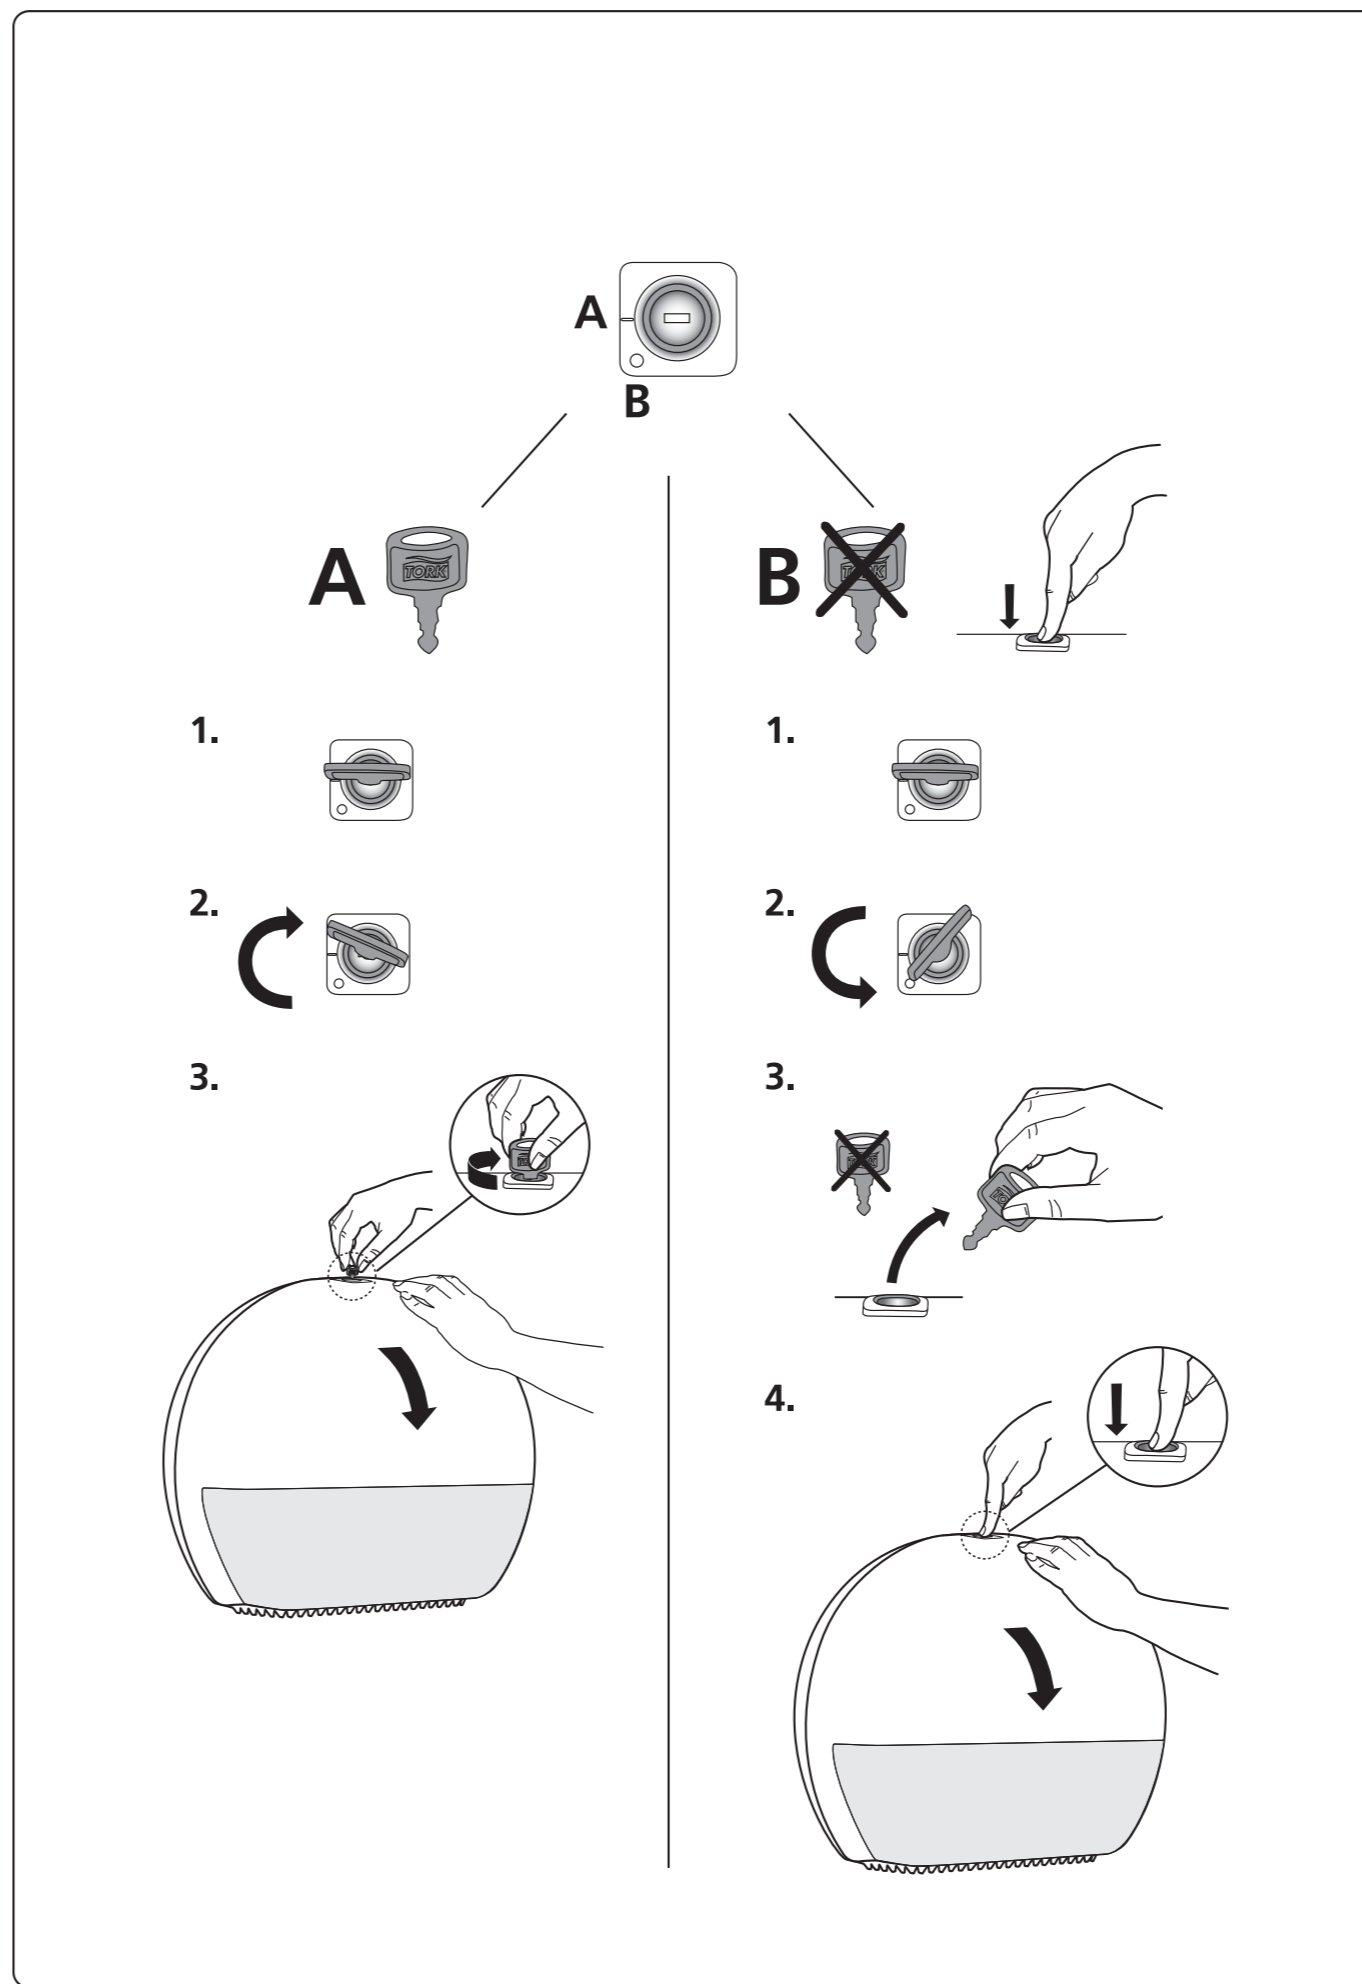

European Community Design Registration RCD 000929971

Elevation  
Design

Manufactured by SCA,  
SE-405 03 Göteborg, Sweden  
[www.sca-tork.com](http://www.sca-tork.com)  
Made in Hungary

Manufactured by SCA,  
SE-405 03 Göteborg, Sweden  
[www.sca-tork.com](http://www.sca-tork.com)  
Made in Hungary

3.

4.

1.

2.

3.

1.

2.

3.